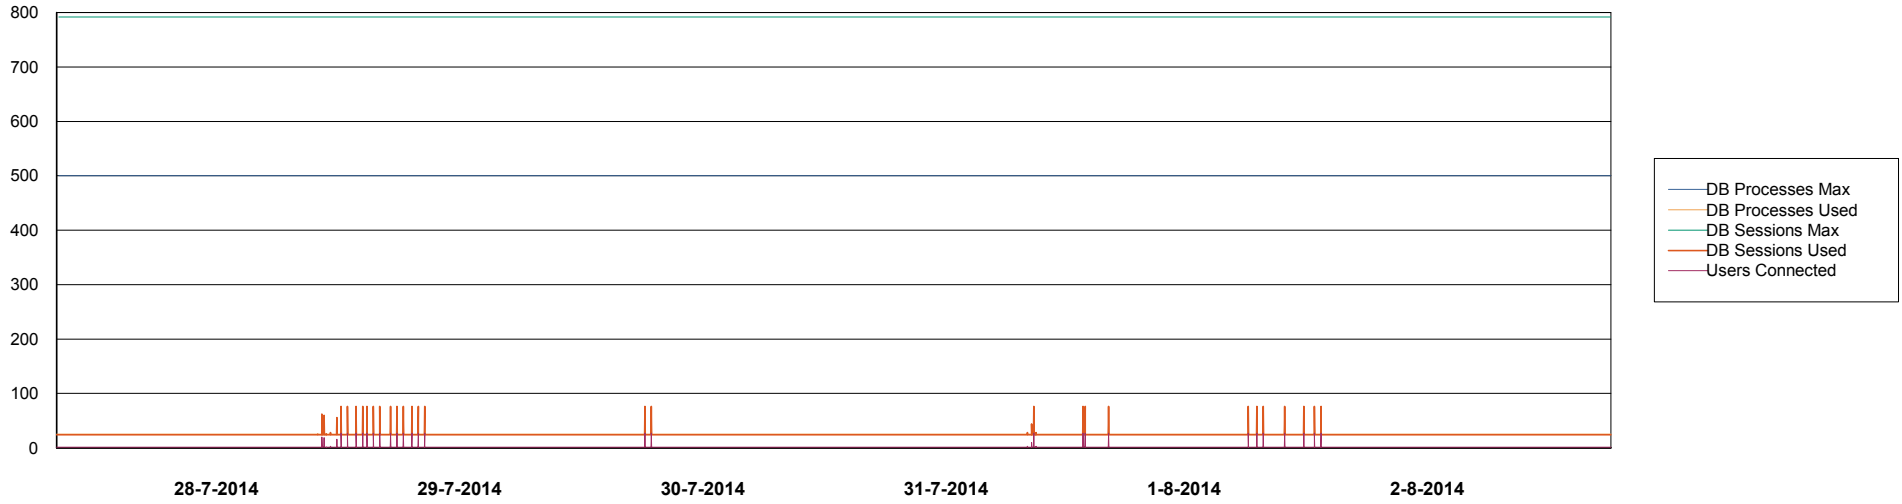

Weekly SLA Customer Report

Customer CLO Production
Database ID 38

DATABASE PERFORMANCE CLODB_Production

Weekly SLA Customer Report

Customer CLO Production
Database ID 38

=====
DATABASE PERFORMANCE CLODB_Standby
=====