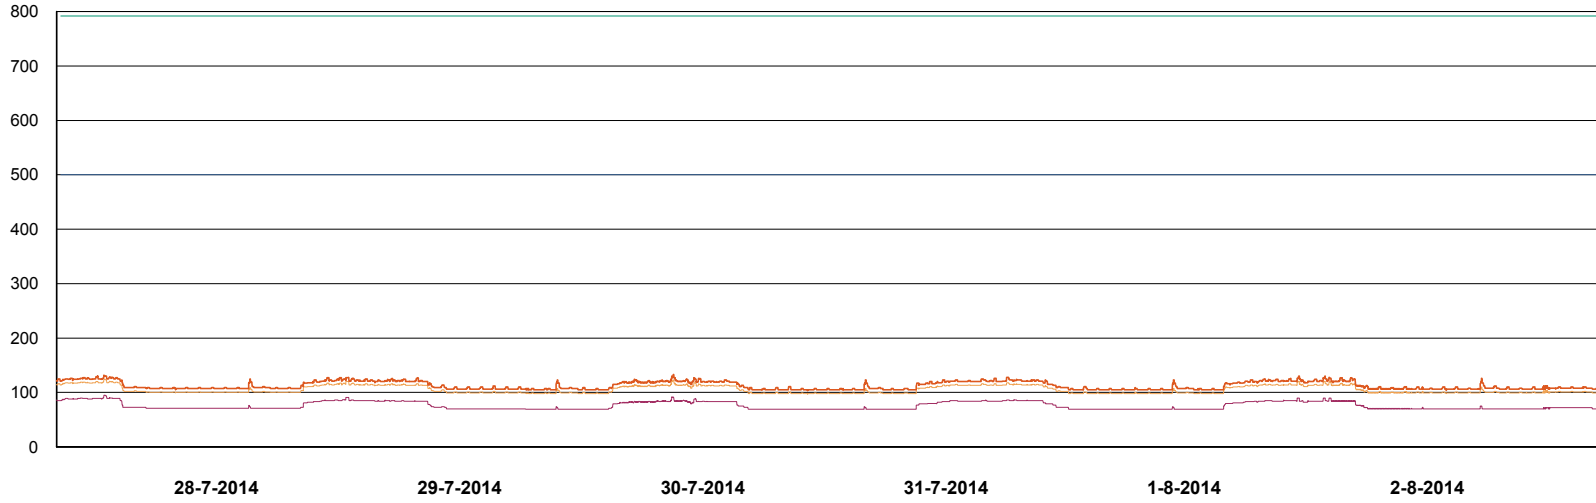

DATABASE PERFORMANCE CLODB_Production