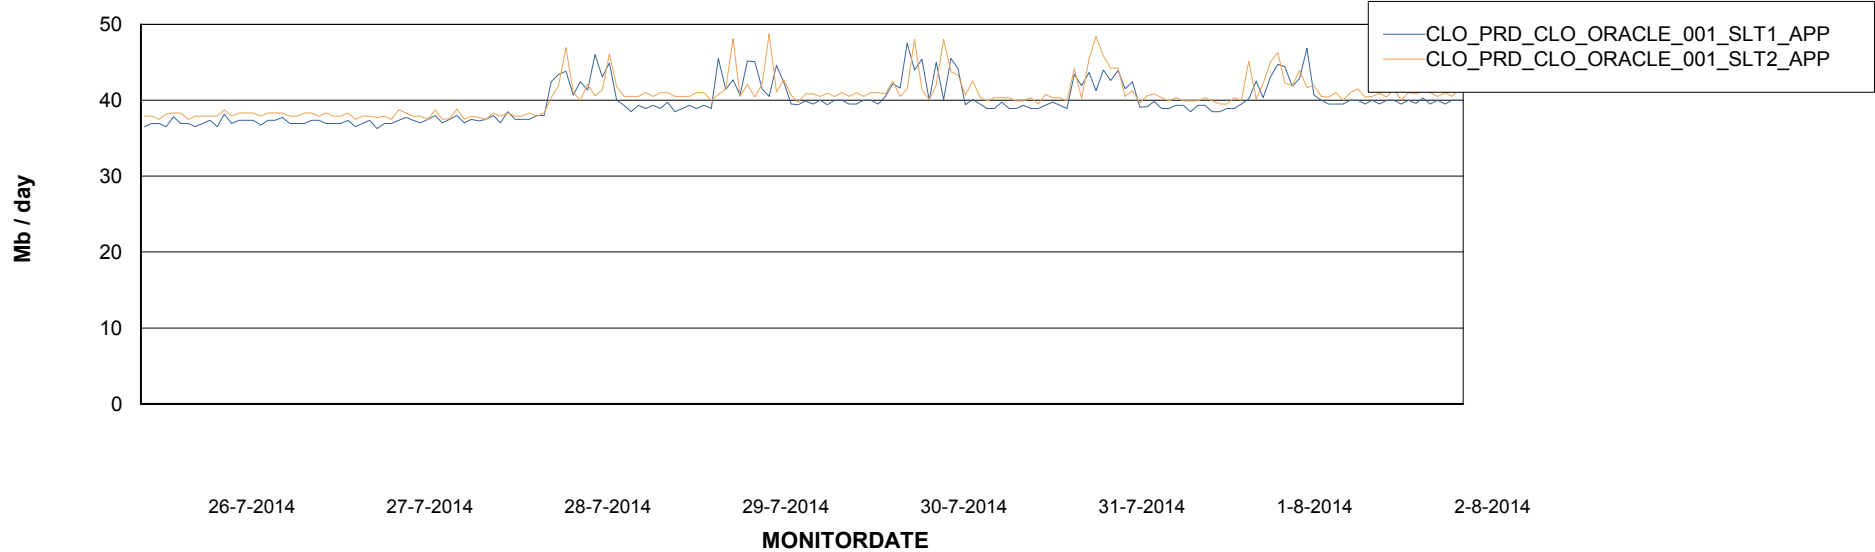

Avg memory used per ABS Server Service