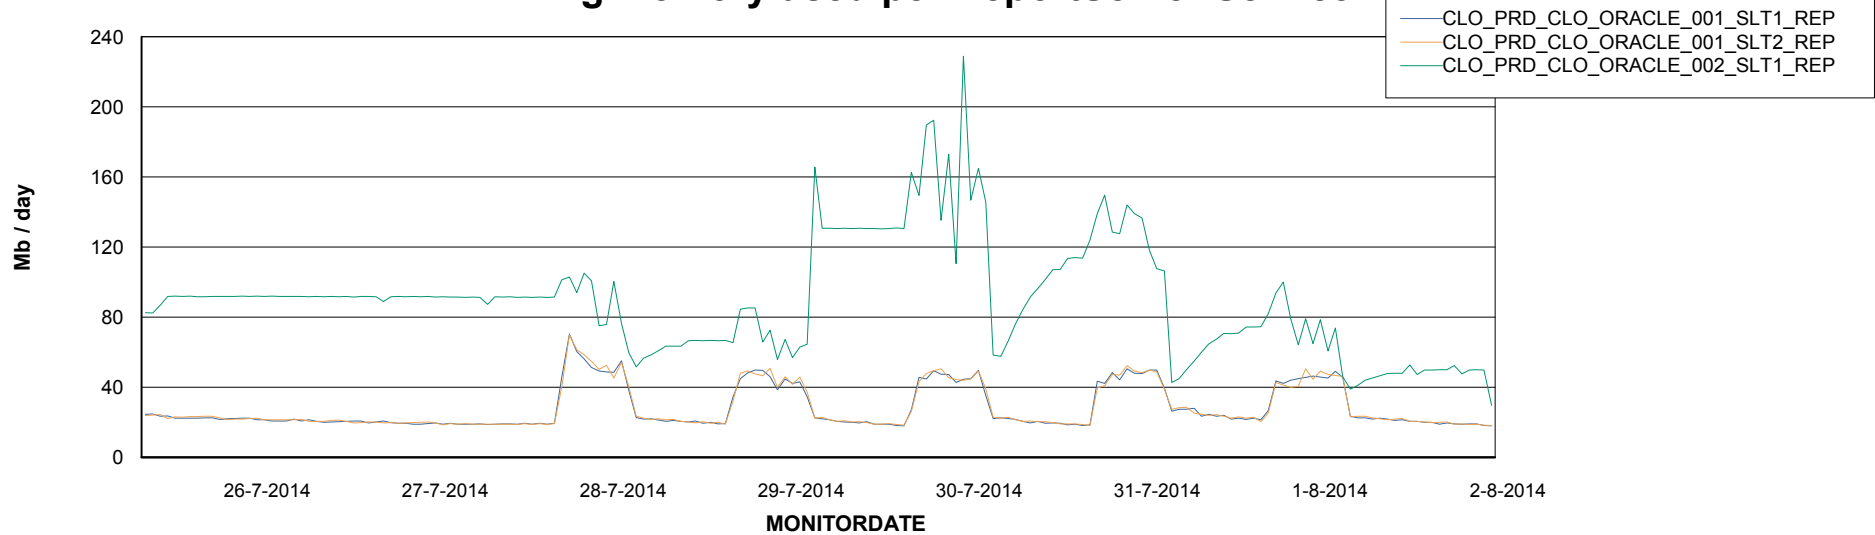

Avg users per day per ABS server

Weekly SLA Customer Report

Customer CLO Production
Database ID 38

=====
ABSolute Application ReportServer Services
=====

Disaster per ReportServer

Avg memory used per ReportServer Service