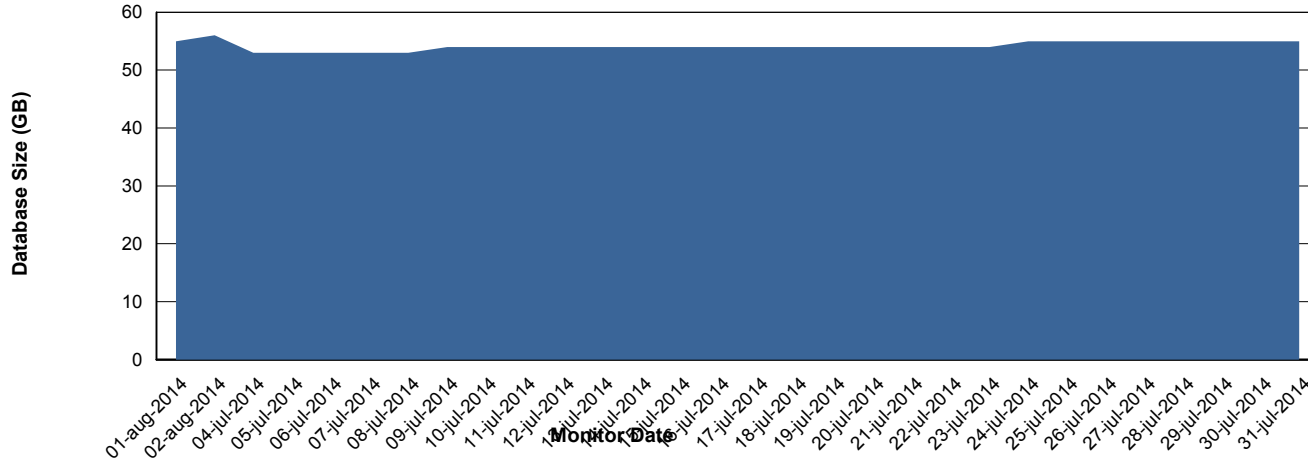

Database growth over last month

=====
DATABASE TABLESPACES CLODB_Production
=====

TOTAL DATABASE SIZE PER TABLESPACE

Date	Tablespace Name	Filesize (Gb)	Usedsize (Gb)	Percentage free
2-8-2014	ABSDATA	34	30	12
	INDX	37	28	24
1-8-2014	ABSDATA	34	30	12
	INDX	37	28	24
31-7-2014	ABSDATA	34	30	12
	INDX	37	28	24
30-7-2014	ABSDATA	34	30	12
	INDX	37	27	27
29-7-2014	ABSDATA	34	30	12
	INDX	37	27	27
28-7-2014	ABSDATA	34	30	12
	INDX	37	27	27
27-7-2014	ABSDATA	34	30	12
	INDX	37	27	27