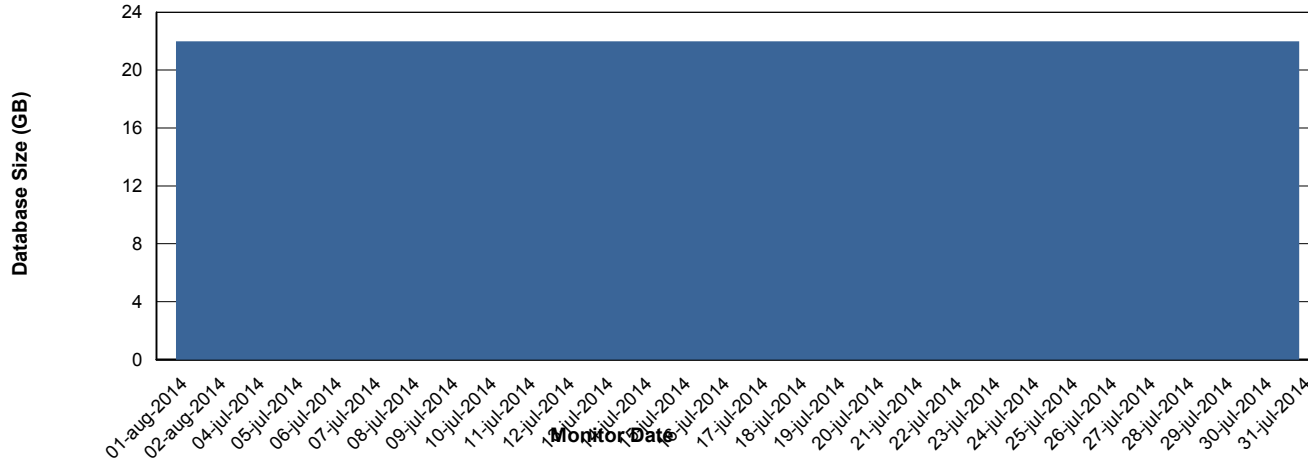

Database growth over last month

=====
DATABASE TABLESPACES CIWDB_Production
=====

TOTAL DATABASE SIZE PER TABLESPACE

Date	Tablespace Name	Filesize (Gb)	Usedsize (Gb)	Percentage free
2-8-2014	ABSDATA	27	20	26
	INDX	3	1	67
1-8-2014	ABSDATA	27	20	26
	INDX	3	1	67
31-7-2014	ABSDATA	27	20	26
	INDX	3	1	67
30-7-2014	ABSDATA	27	20	26
	INDX	3	1	67
29-7-2014	ABSDATA	27	20	26
	INDX	3	1	67
28-7-2014	ABSDATA	27	20	26
	INDX	3	1	67
27-7-2014	ABSDATA	27	20	26
	INDX	3	1	67