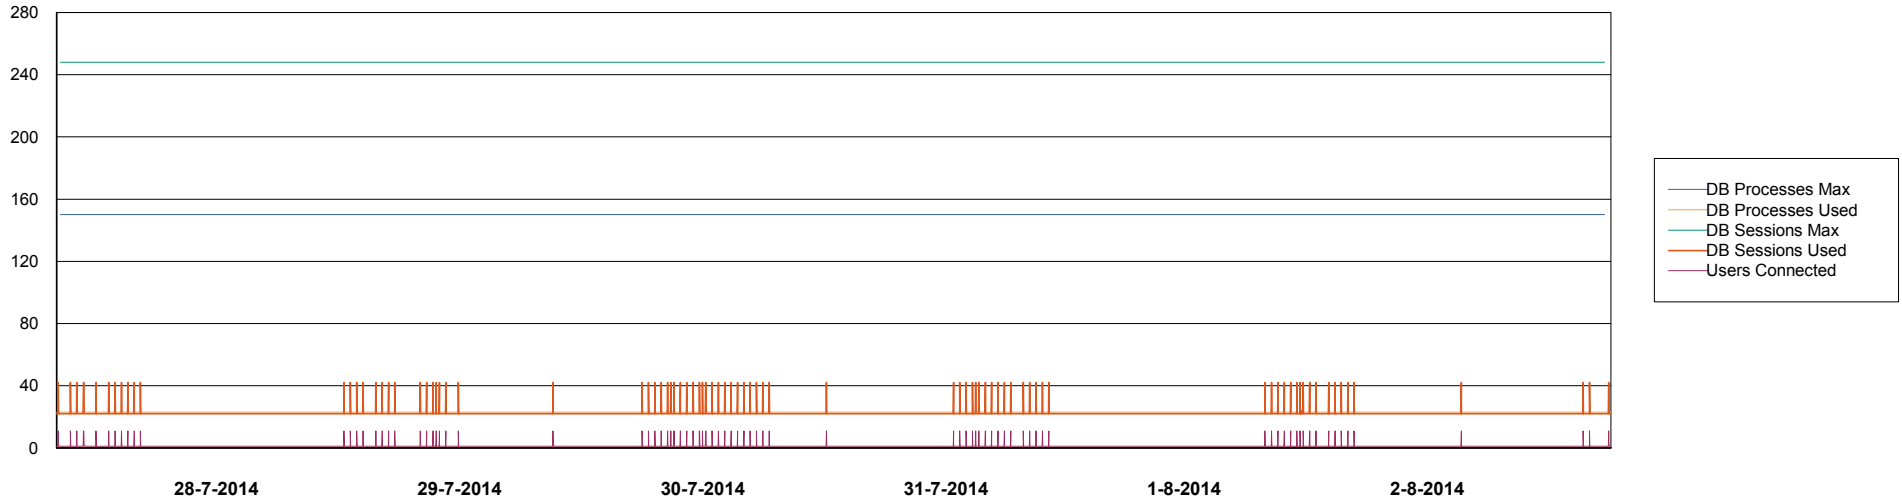

DATABASE PERFORMANCE CIWDB_Standby