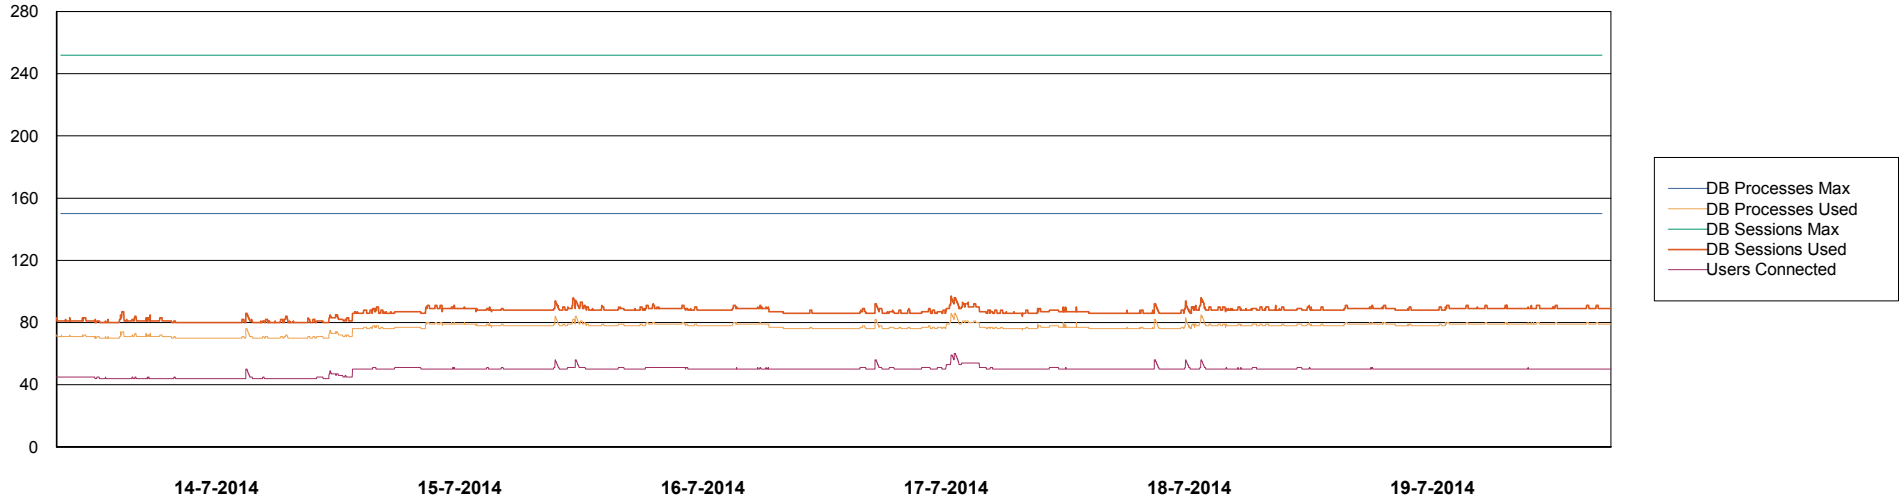

DATABASE PERFORMANCE CSCDB_Production