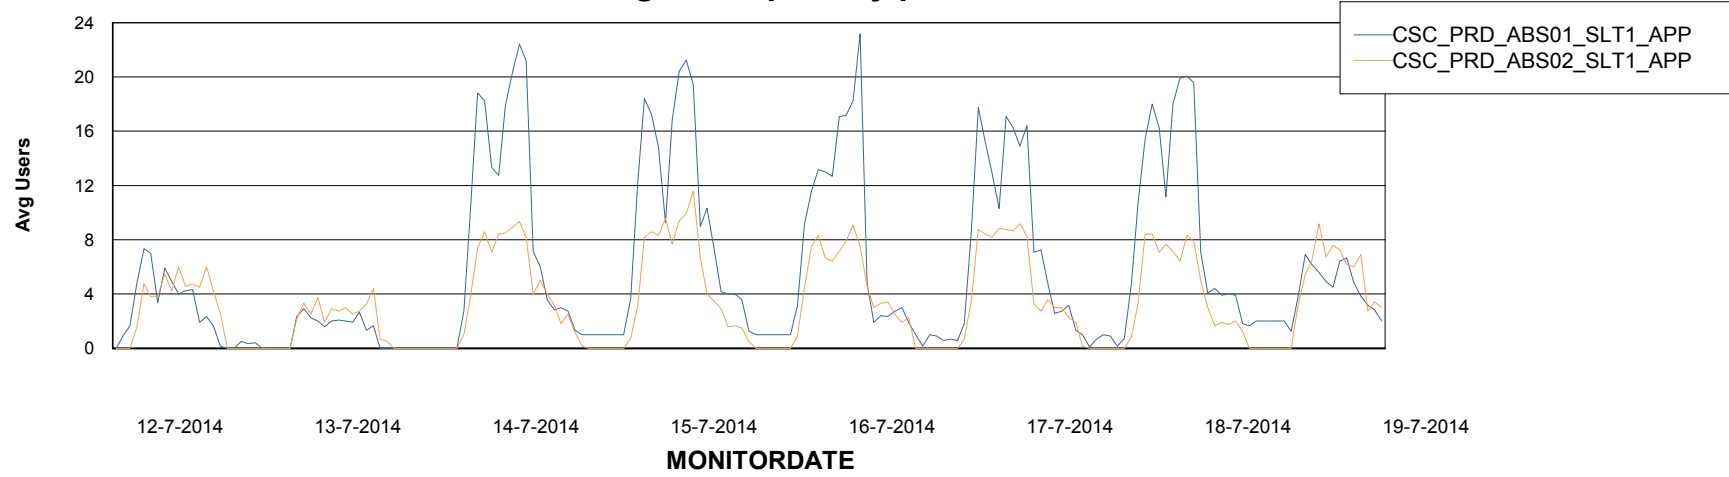

=====
ABSolute Application Server Services
=====

Avg users per day per ABS server