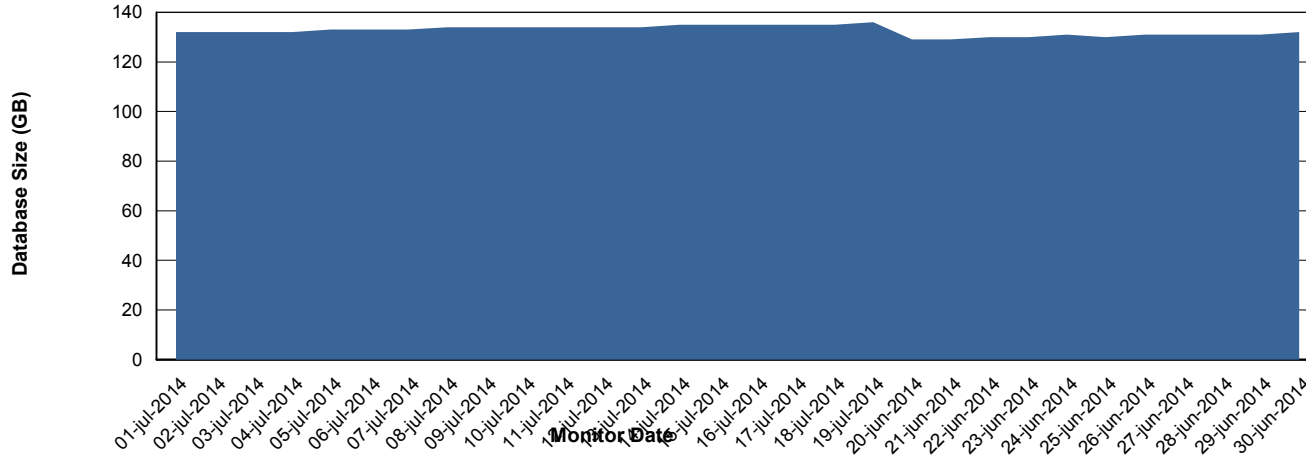

Database growth over last month

=====
DATABASE TABLESPACES CSCDB_Production
=====

TOTAL DATABASE SIZE PER TABLESPACE

Date	Tablespace Name	Filesize (Gb)	Usedsize (Gb)	Percentage free
19-7-2014	ABSDATA	44	37	16
	INDX	114	96	16
18-7-2014	ABSDATA	44	37	16
	INDX	114	96	16
17-7-2014	ABSDATA	44	37	16
	INDX	114	96	16
16-7-2014	ABSDATA	44	37	16
	INDX	114	96	16
15-7-2014	ABSDATA	44	37	16
	INDX	114	96	16
14-7-2014	ABSDATA	43	37	14
	INDX	112	96	14
13-7-2014	ABSDATA	43	36	16
	INDX	112	96	14