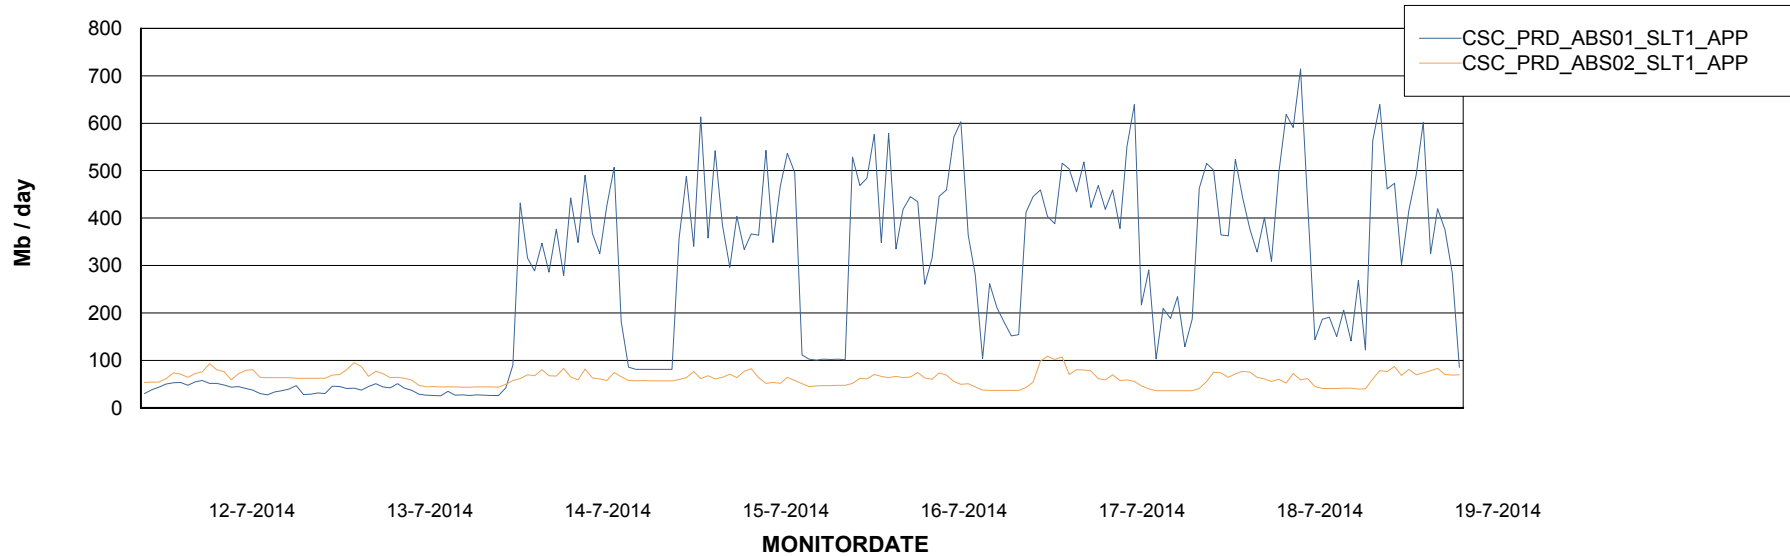

Weekly SLA Customer Report

Customer CSC_Production
Database ID 50

=====
STANDBY DATABASE HEALTH CSC_Production
=====

Recovery lag for last 7 days

Weekly SLA Customer Report

Customer CSC_Production
Database ID 50

=====
ABSolute Application Server Services
=====

Disaster per ABS Server

Avg memory used per ABS Server Service

Weekly SLA Customer Report

Customer CSC_Production
Database ID 50

=====
ABSolute Application Server Services
=====