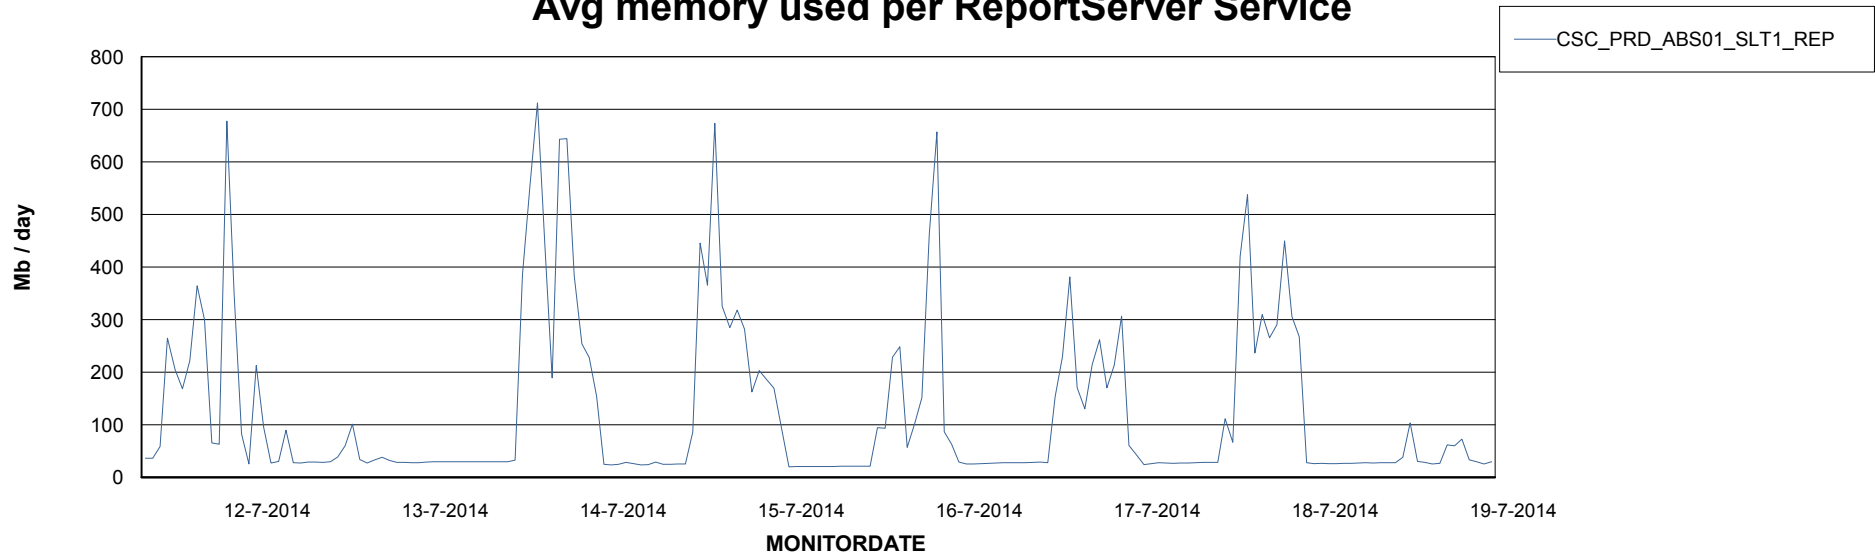

Avg users per day per ABS server

Weekly SLA Customer Report

Customer CSC_Production
Database ID 50

=====
ABSolute Application ReportServer Services
=====

Disaster per ReportServer

Avg memory used per ReportServer Service