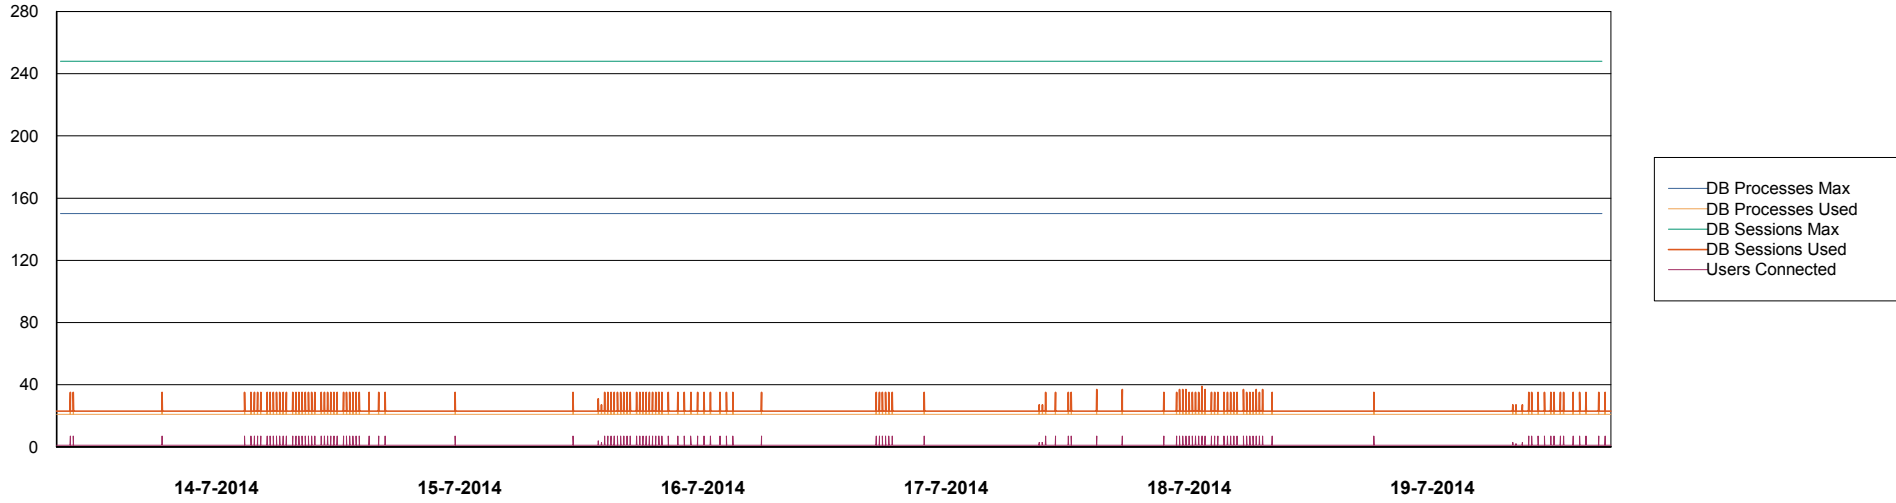

Weekly SLA Customer Report

Customer CSC_Production
Database ID 50

DATABASE PERFORMANCE CSCDB_Production

Weekly SLA Customer Report

Customer CSC_Production
Database ID 50

DATABASE PERFORMANCE CSCDB_Standby

Weekly SLA Customer Report