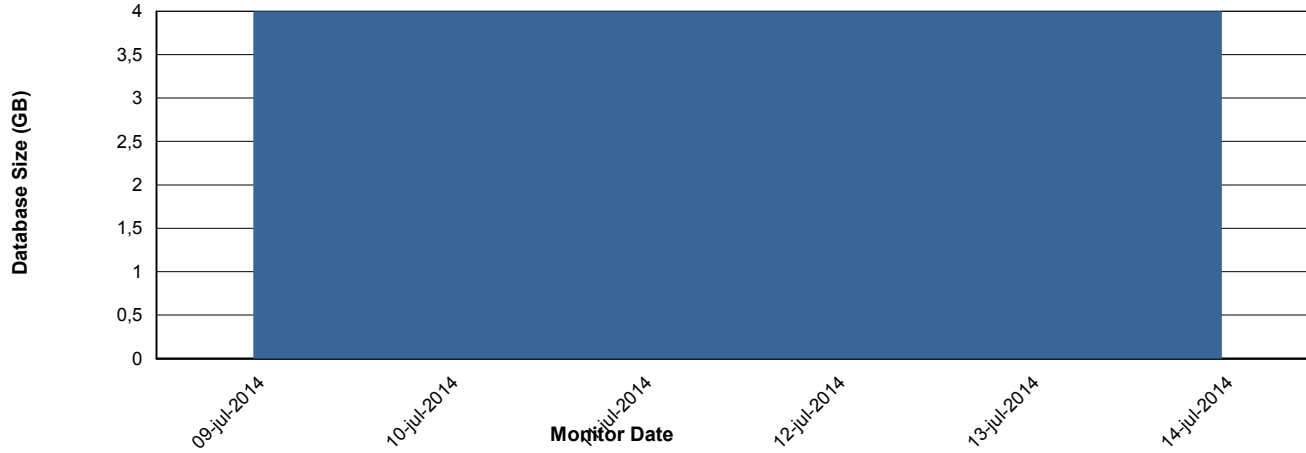

Weekly SLA Customer Report

Customer RSS Production
Database ID 52

=====
DATABASE SIZE RSSDB_Production
=====

Database growth over last month

=====
DATABASE TABLESPACES RSSDB_Production
=====

TOTAL DATABASE SIZE PER TABLESPACE

Date	Tablespace Name	Filesize (Gb)	Usedsize (Gb)	Percentage free
14-7-2014	ABSDATA	1	0	100
	INDX	2	0	100
13-7-2014	ABSDATA	1	0	100
	INDX	2	0	100
12-7-2014	ABSDATA	1	0	100
	INDX	2	0	100
11-7-2014	ABSDATA	1	0	100
	INDX	2	0	100
10-7-2014	ABSDATA	1	0	100
	INDX	2	0	100
9-7-2014	ABSDATA	1	0	100
	INDX	2	0	100