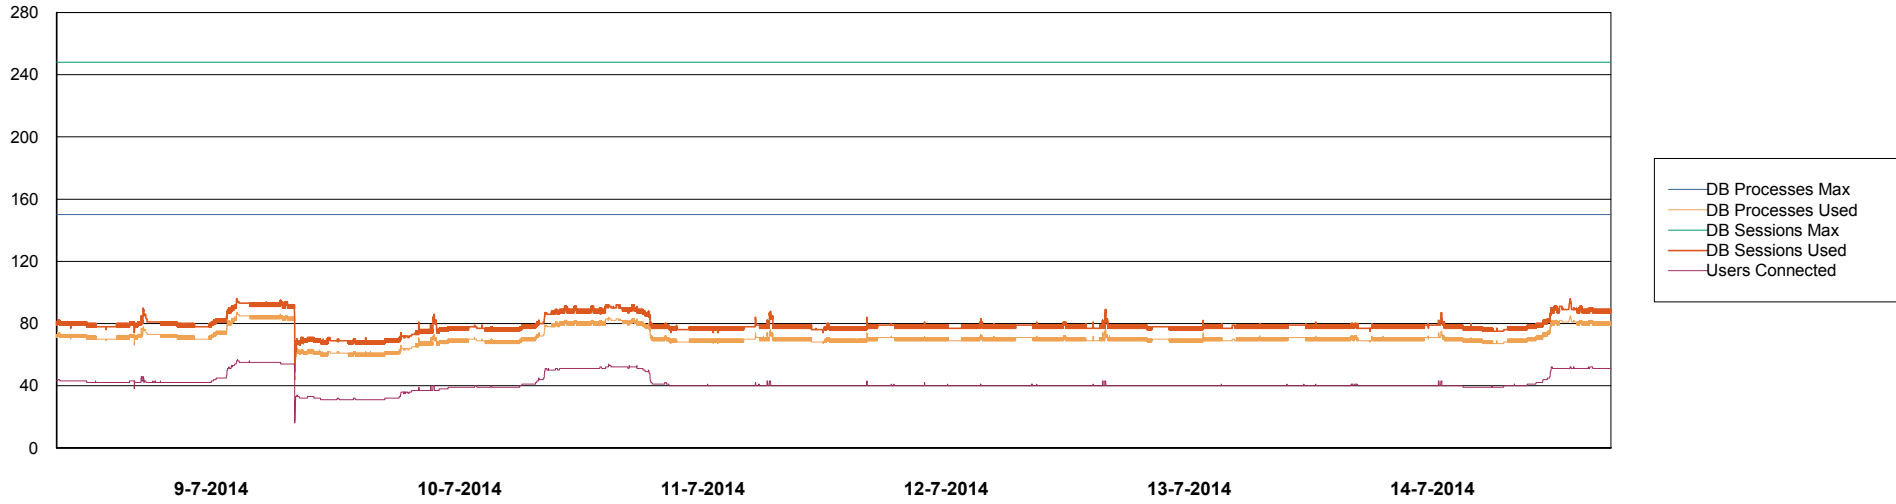

Weekly SLA Customer Report

Customer RSS Production
Database ID 52

| | Total disk space on C (GB) | Free disk space on C (GB) | Total disk space on D (GB) | Free disk space on D (GB) |
|------------------|-------------------------------|------------------------------|-------------------------------|------------------------------|
| 11-7-2014 | 40 | 13 | 200 | 200 |
| 10-7-2014 | 40 | 13 | 200 | 200 |

Weekly SLA Customer Report

Customer RSS Production
Database ID 52

DATABASE PERFORMANCE RSSDB_Production

Weekly SLA Customer Report

Customer RSS Production
Database ID 52

DATABASE PERFORMANCE RSSDB_Standby

Weekly SLA Customer Report