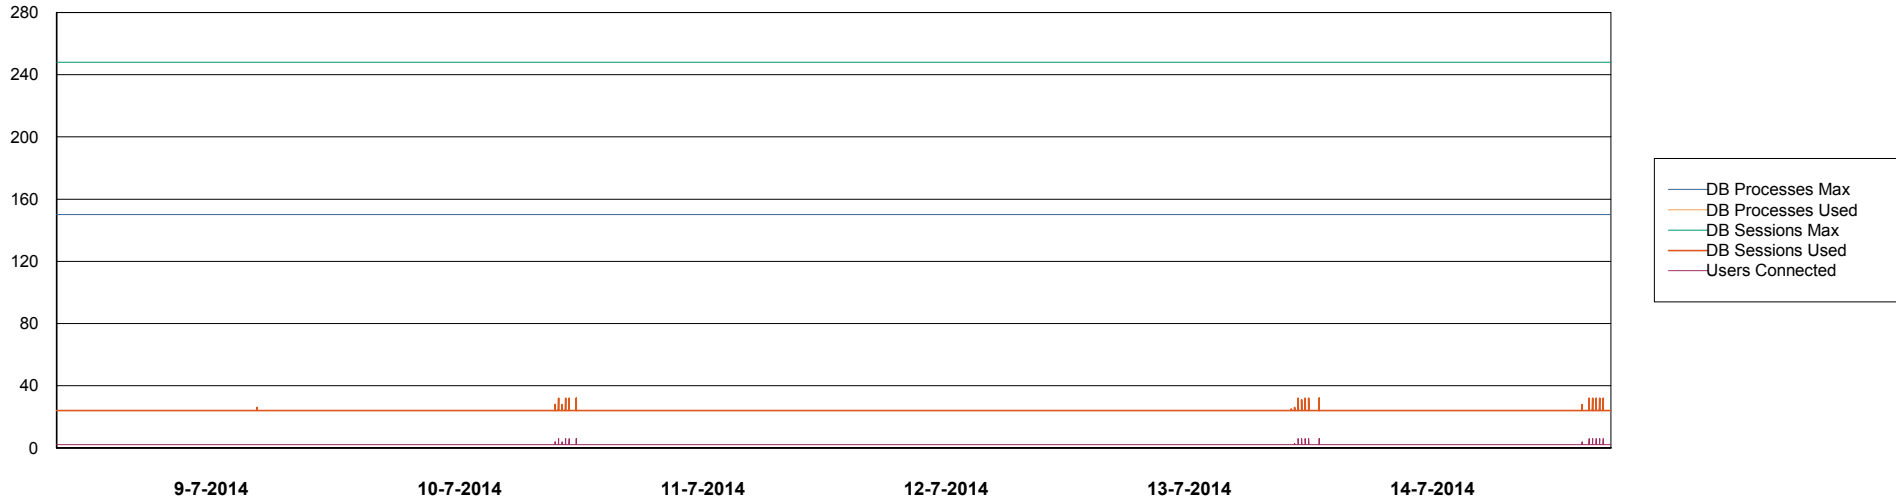

Weekly SLA Customer Report

Customer RSS Production
Database ID 52

DATABASE PERFORMANCE RSSDB_Production

Weekly SLA Customer Report

Customer RSS Production
Database ID 52

DATABASE PERFORMANCE RSSDB_Standby

Weekly SLA Customer Report