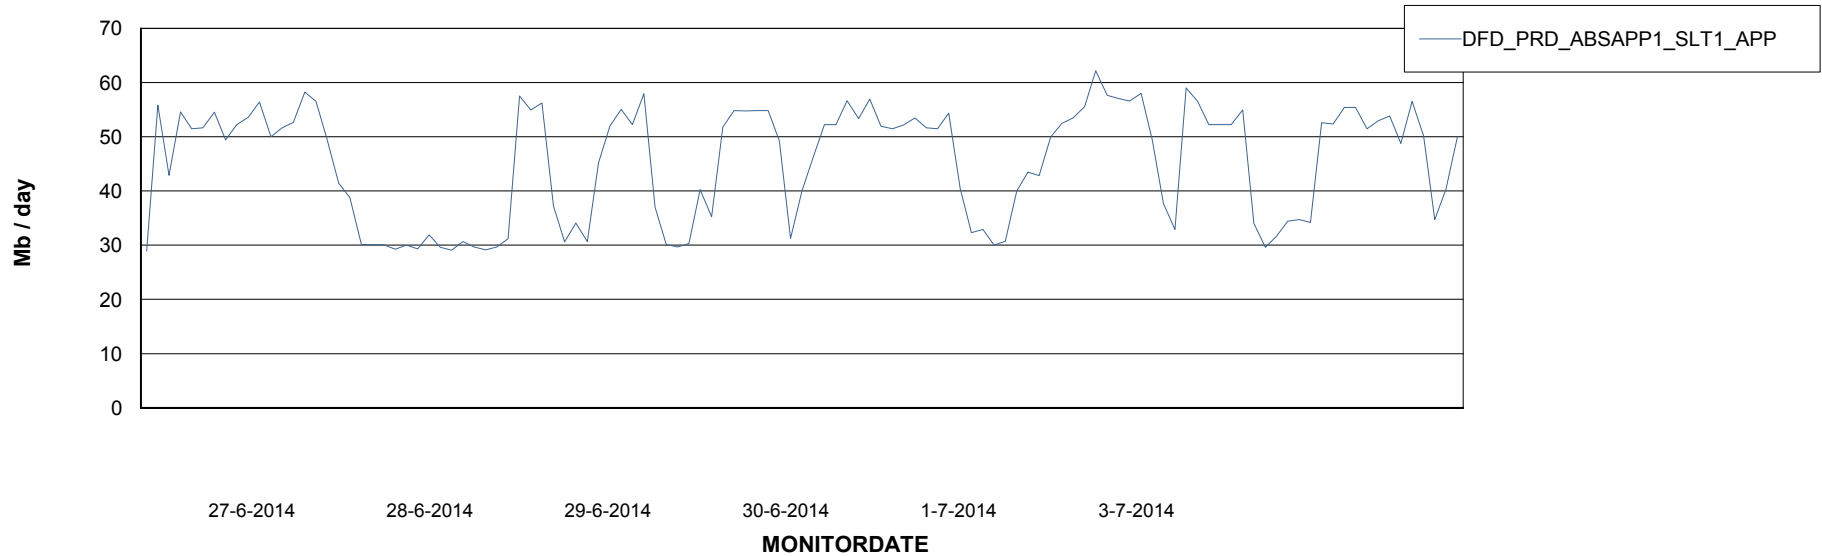

Date	Tablespace Name	Filesize (Gb)	Usedsize (Gb)	Percentage free
4-7-2014	ABSDATA	5	0	100
	INDX	10	0	100
3-7-2014	ABSDATA	5	0	100
	INDX	10	0	100
2-7-2014	ABSDATA	5	0	100
	INDX	10	0	100
1-7-2014	ABSDATA	5	0	100
	INDX	10	0	100
30-6-2014	ABSDATA	5	0	100
	INDX	10	0	100
29-6-2014	ABSDATA	5	0	100
	INDX	10	0	100
28-6-2014	ABSDATA	5	0	100
	INDX	10	0	100

Weekly SLA Customer Report

Customer DFD Production
Database ID 39

ABSSolute Application Server Services

Disaster per ABS Server

Avg memory used per ABS Server Service

Weekly SLA Customer Report

Customer DFD Production
Database ID 39

=====
ABSolute Application Server Services
=====

Avg users per day per ABS server

Weekly SLA Customer Report

Customer DFD Production
Database ID 39

=====
ABSolute Application ReportServer Services
=====

Disaster per ReportServer