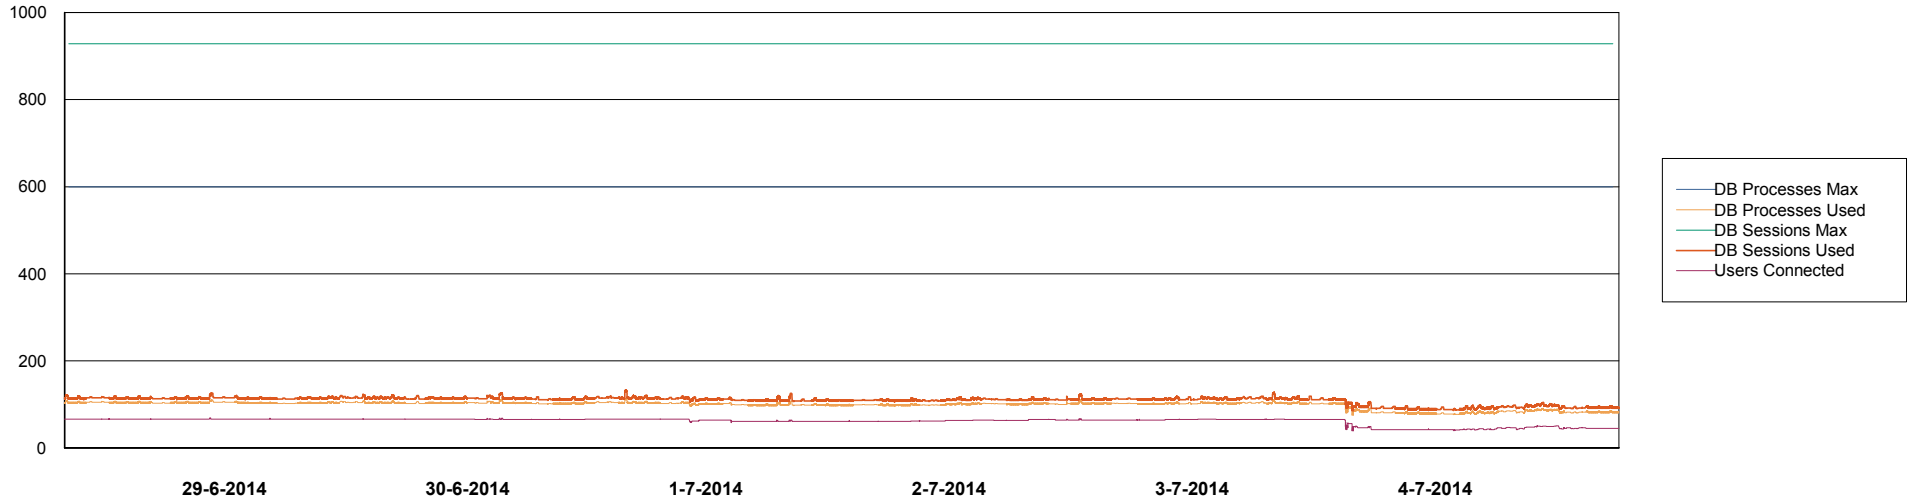

=====
 HARDDISK USAGE DFD_PRD_ORACLE2
 =====

	Total disk space on C (GB)	Free disk space on C (GB)	Total disk space on D (GB)	Free disk space on D (GB)	Total disk space on E (GB)	Free disk space on E (GB)	Total disk space on F (GB)	Free disk space on F (GB)
4-7-2014	78	59	479	358	400	182	800	767
3-7-2014	78	59	479	358	400	183	800	767
2-7-2014	78	59	479	358	400	184	800	767
1-7-2014	78	59	479	358	400	185	800	767
30-6-2014	78	59	479	358	400	186	800	767
29-6-2014	78	59	479	358	400	187	800	767
28-6-2014	78	59	479	358	400	188	800	767

Weekly SLA Customer Report

Customer DFD Production
Database ID 39

DATABASE PERFORMANCE DFDDB_Production

Weekly SLA Customer Report

Customer DFD Production
Database ID 39

DATABASE PERFORMANCE DFDDB_Standby

Weekly SLA Customer Report