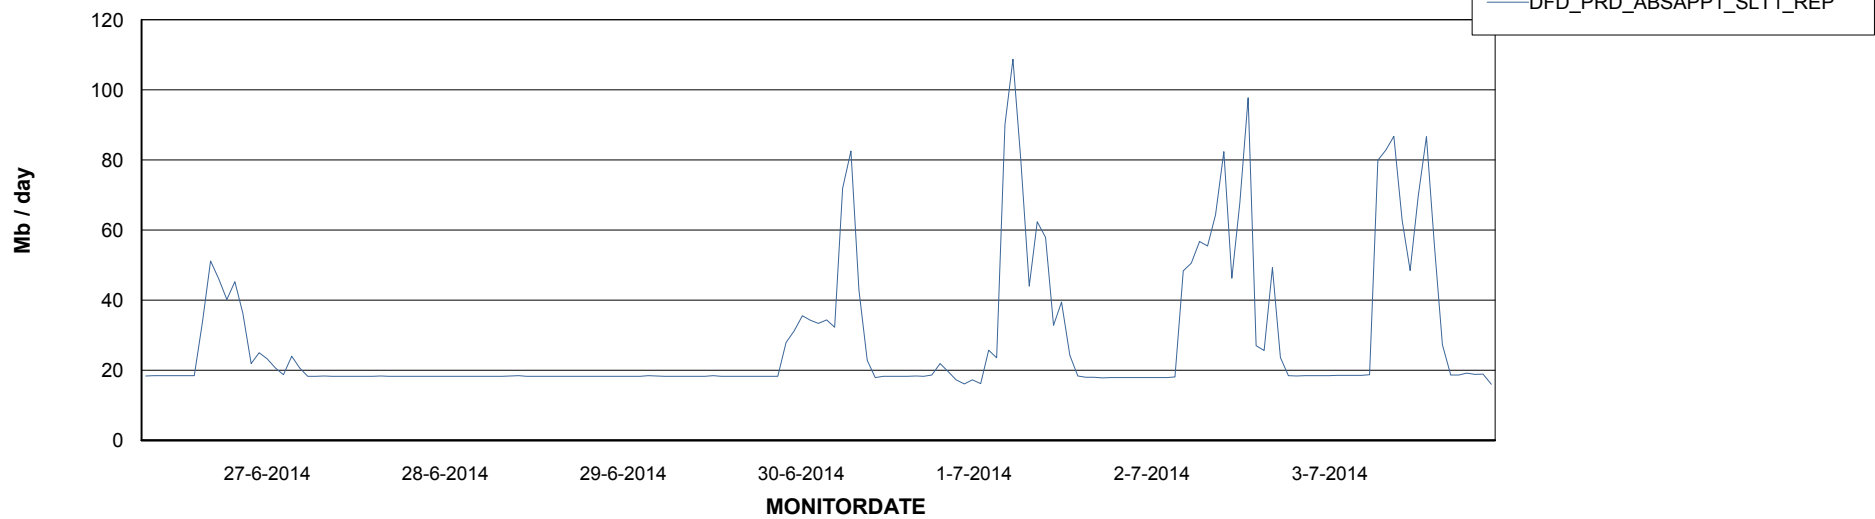

Avg memory used per ReportServer Service