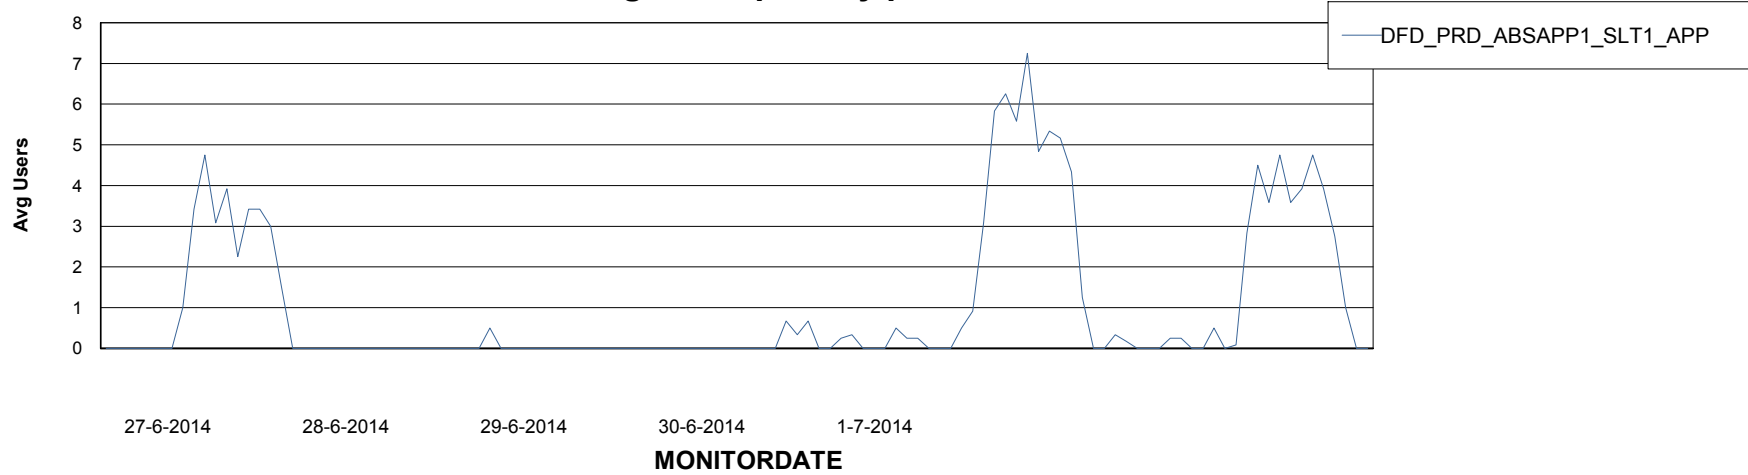

Weekly SLA Customer Report

Customer DFD Production
Database ID 39

ABSSolute Application Server Services

Disaster per ABS Server

Avg memory used per ABS Server Service

Weekly SLA Customer Report

Customer DFD Production
Database ID 39

=====
ABSolute Application Server Services
=====

Avg users per day per ABS server

Weekly SLA Customer Report

Customer DFD Production
Database ID 39

=====
ABSolute Application ReportServer Services
=====

Disaster per ReportServer