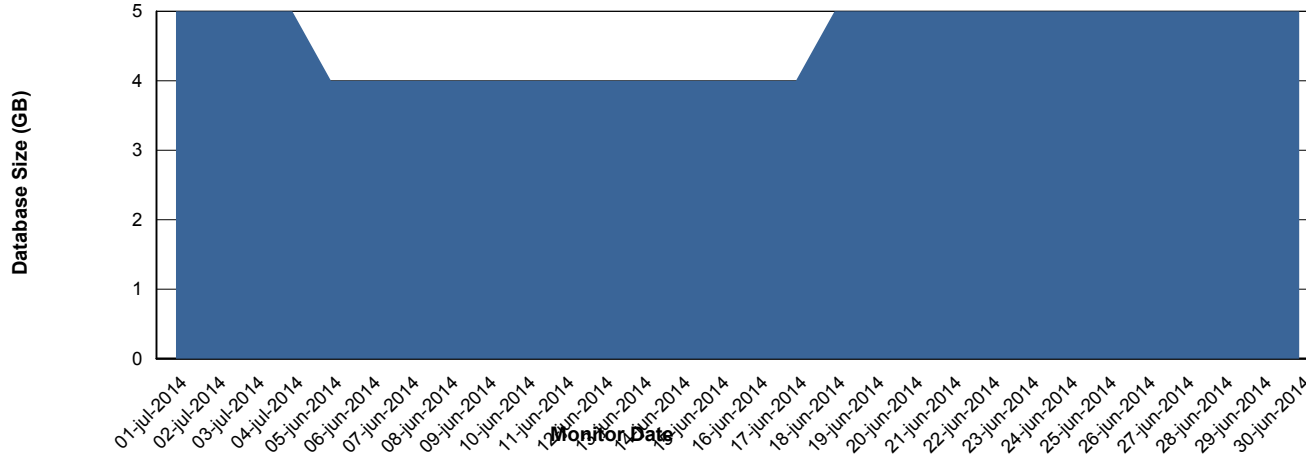

Weekly SLA Customer Report

Customer DFD Production
Database ID 39

DATABASE PERFORMANCE DFDDB_Production

Weekly SLA Customer Report

Customer DFD Production
Database ID 39

DATABASE PERFORMANCE DFDDB_Standby

Weekly SLA Customer Report

Customer DFD Production
 Database ID 39

=====
 DATABASE SIZE DFDDDB_Production
 =====

Database growth over last month

=====
 DATABASE TABLESPACES DFDDDB_Production
 =====

TOTAL DATABASE SIZE PER TABLESPACE