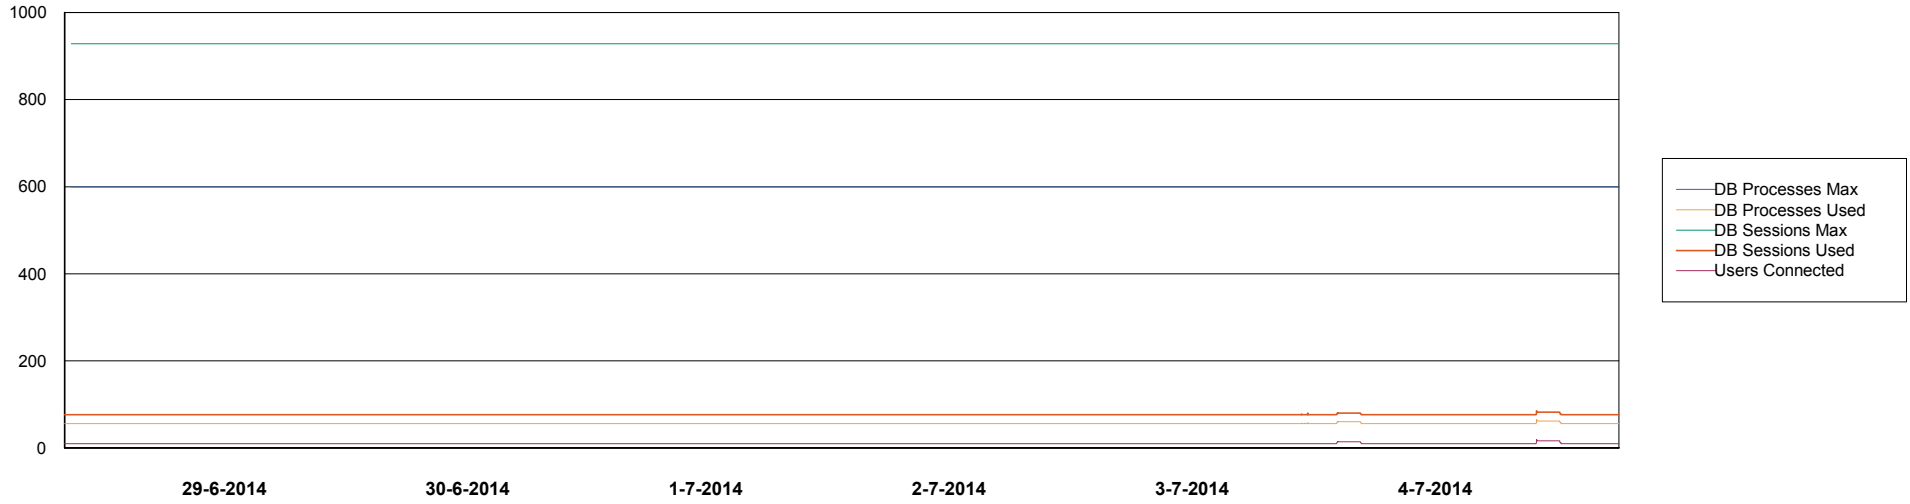

Weekly SLA Customer Report

Customer DFD Production
Database ID 39

DATABASE PERFORMANCE DFDDB_Production

Weekly SLA Customer Report

Customer DFD Production
Database ID 39

DATABASE PERFORMANCE DFDDB_Standby

Weekly SLA Customer Report

Customer DFD Production
 Database ID 39

=====
 DATABASE SIZE DFDDDB_Production
 =====

Database growth over last month

=====
 DATABASE TABLESPACES DFDDDB_Production
 =====

TOTAL DATABASE SIZE PER TABLESPACE