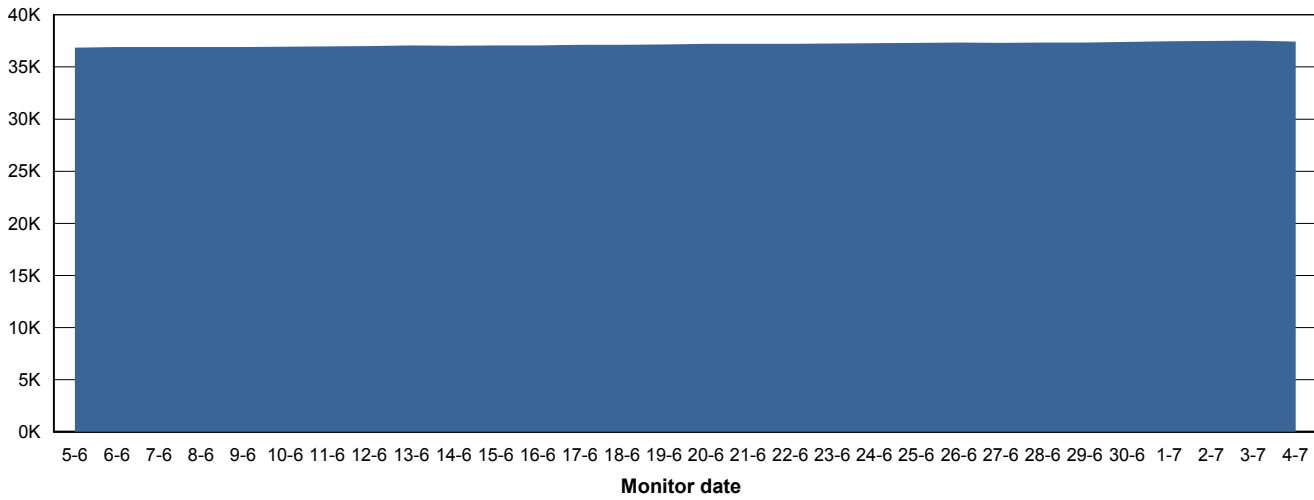

Weekly SLA Customer Report

DATABASE SIZE

Date	Total Mb	Used Mb	Percentage Free
04-jul-2014	45,421	37,449	18
03-jul-2014	45,421	37,512	17
02-jul-2014	45,421	37,506	17
01-jul-2014	45,421	37,464	18
30-jun-2014	45,421	37,400	18
29-jun-2014	45,421	37,349	18
28-jun-2014	45,421	37,347	18

Database growth over last month